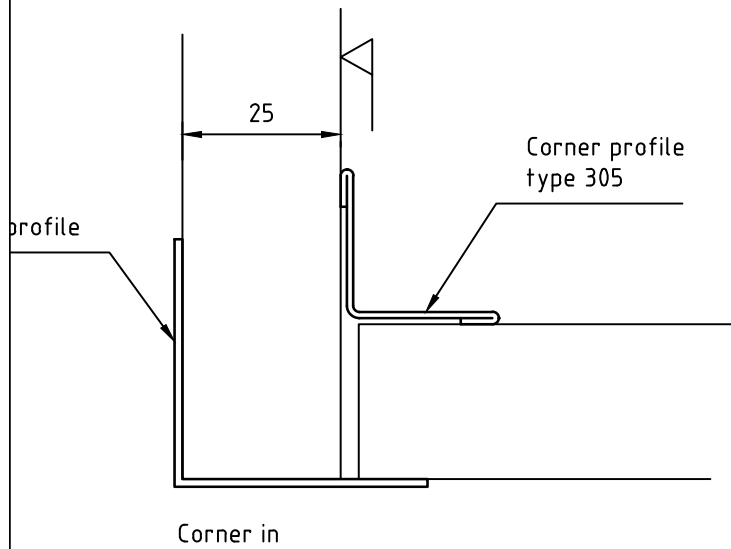

Top profile  
type 221  
Galv 1,0 mm

Connection profile  
type 422

Bottom profile  
type 121  
Galv 1,25 mm

Connection profile  
type 421

PVC or painted  
thickness 0,6 mm

PVC or painted thickness 0,6 mm

PVC or painted  
thickness 0,6 mm