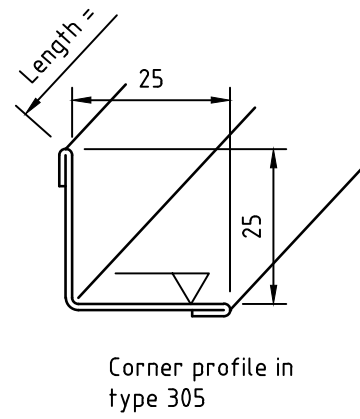

Top profile  
type 221  
Galv 1,0 mm

Connection profile  
type 422

Bottom profile  
type 121  
Galv 1,25 mm

Connection profile  
type 421

PVC or painted  
thickness 0,6 mm

PVC or painted thickness 0,6 mm

PVC or painted  
thickness 0,6 mm