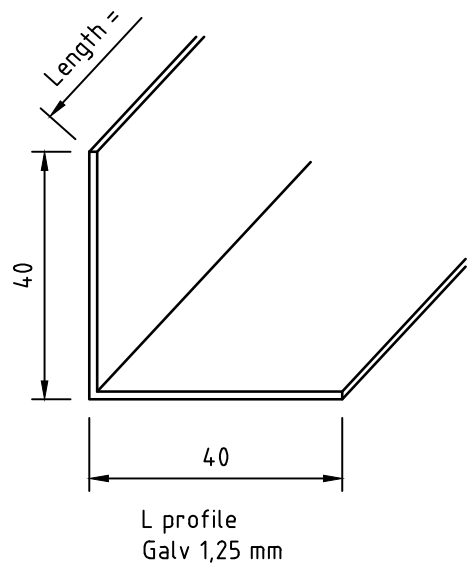

Top profile  
type 221  
Galv 1,0 mm

Connection profile  
type 422

Bottom profile  
type 121  
Galv 1,25 mm

Connection profile  
type 421

PVC or painted  
thickness 0,6 mm

PVC or painted thickness 0,6 mm

PVC or painted  
thickness 0,6 mm