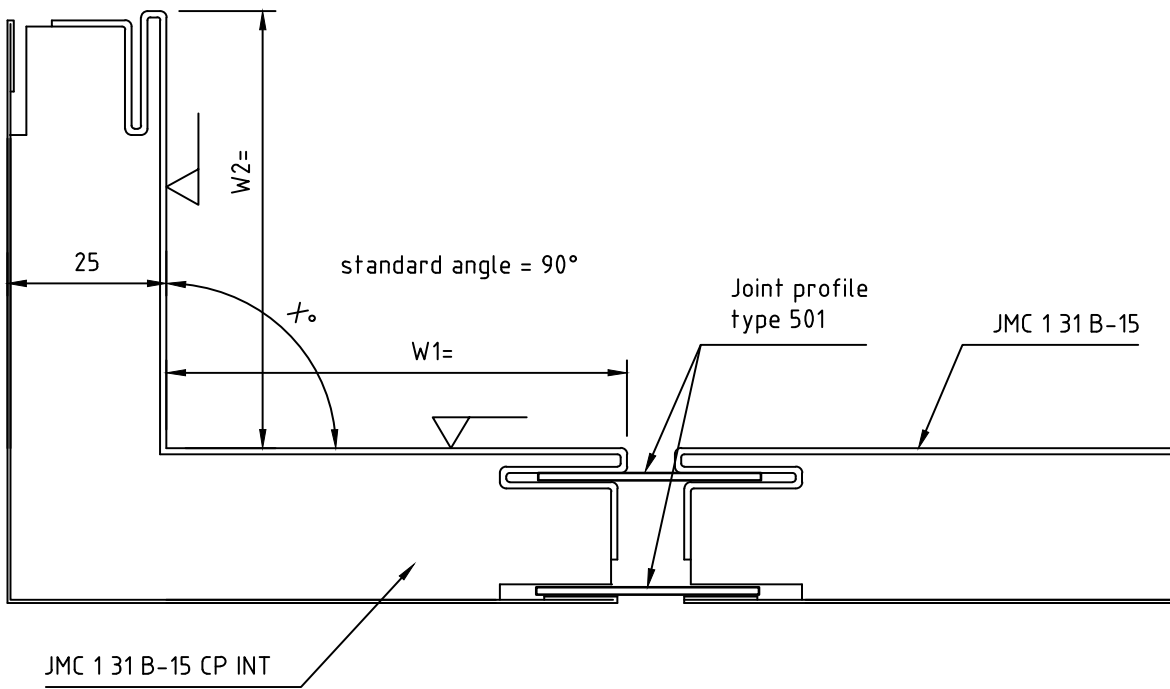

Top profile  
type 221  
Galv 1,0 mm

Connection profile  
type 422

Bottom profile  
type 121  
Galv 1,25 mm

Connection profile  
type 421

PVC or painted  
thickness 0,6 mm

PVC or painted thickness 0,6 mm

PVC or painted  
thickness 0,6 mm