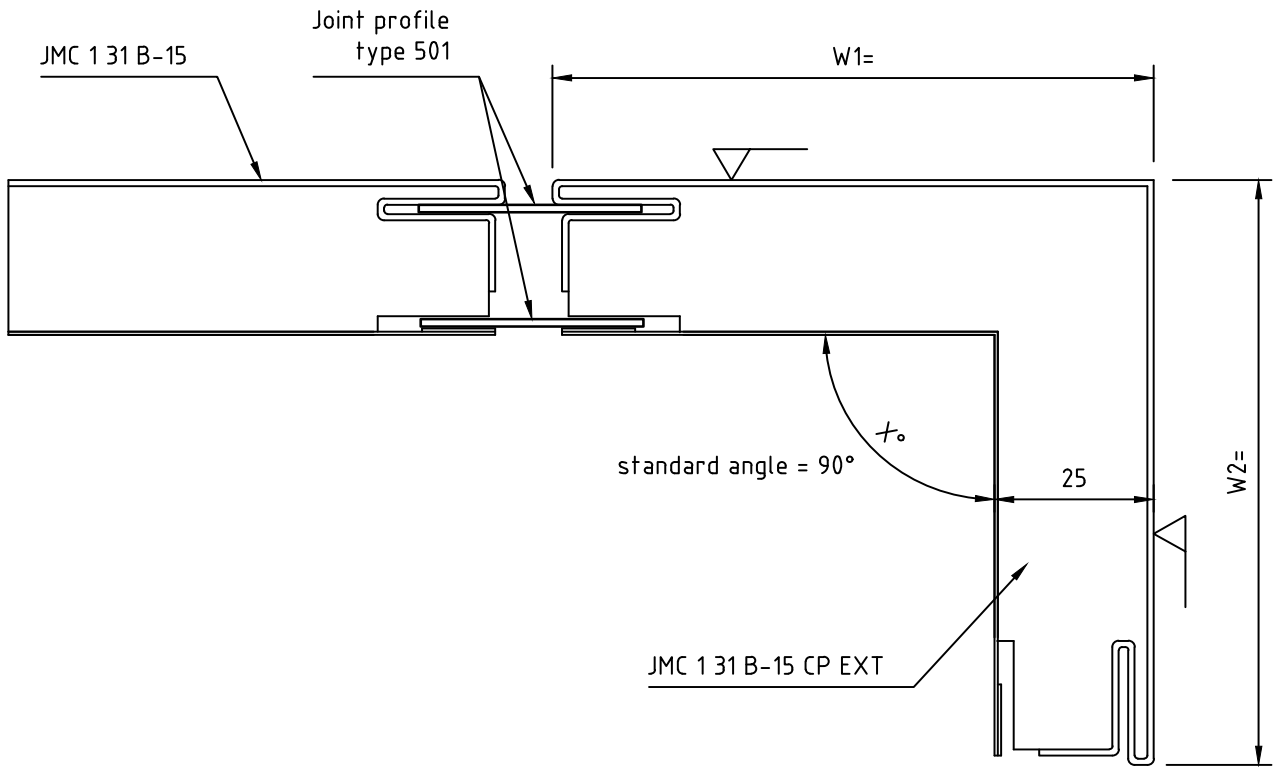

Top profile  
type 221  
Galv 1,0 mm

Connection profile  
type 422

Bottom profile  
type 121  
Galv 1,25 mm

Connection profile  
type 421

PVC or painted  
thickness 0,6 mm

PVC or painted thickness 0,6 mm

PVC or painted  
thickness 0,6 mm