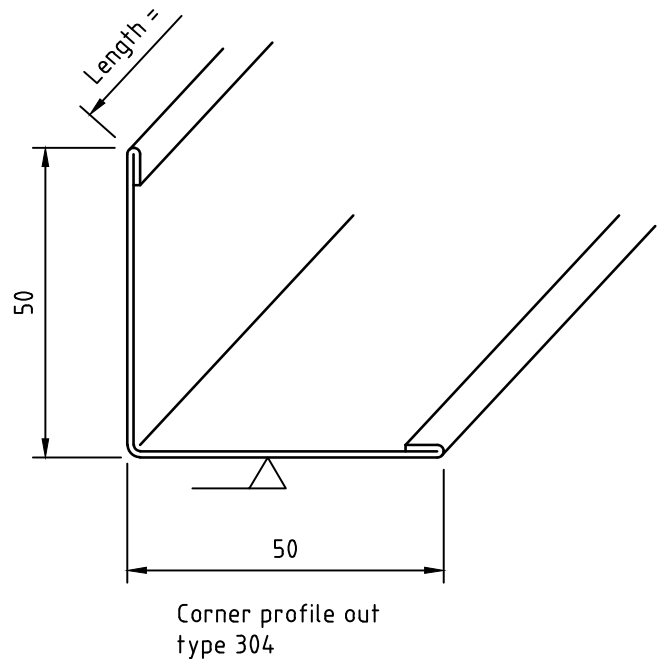

Top profile  
type 221  
Galv 1,0 mm

Connection profile  
type 422

Bottom profile  
type 121  
Galv 1,25 mm

Connection profile  
type 421

PVC or painted  
thickness 0,6 mm

PVC or painted thickness 0,6 mm

PVC or painted  
thickness 0,6 mm