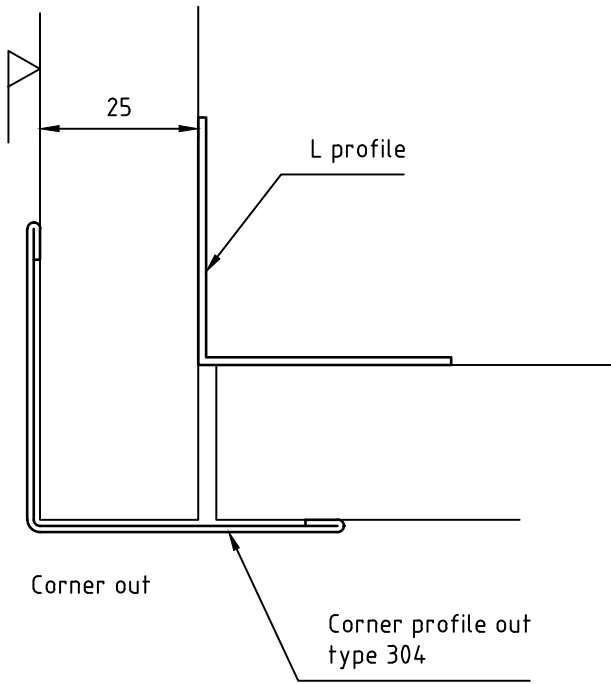

Top profile  
type 221  
Galv 1,0 mm

Connection profile  
type 422

Bottom profile  
type 121  
Galv 1,25 mm

Connection profile  
type 421

PVC or painted  
thickness 0,6 mm

PVC or painted thickness 0,6 mm

PVC or painted  
thickness 0,6 mm