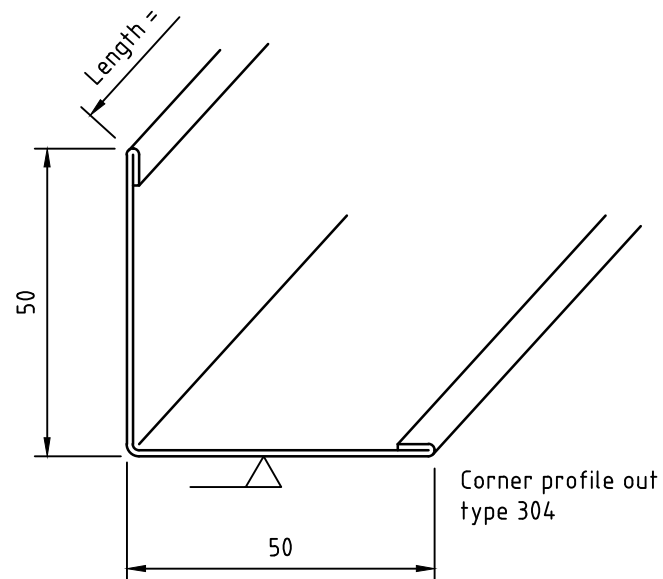

PVC or painted
thickness 0,6 mm

JMC H 31 B-0

SBA INTERIOR

Page

1 / 3

PVC or painted
thickness 0,6 mm

JMC H 31 B-0
Corner panels