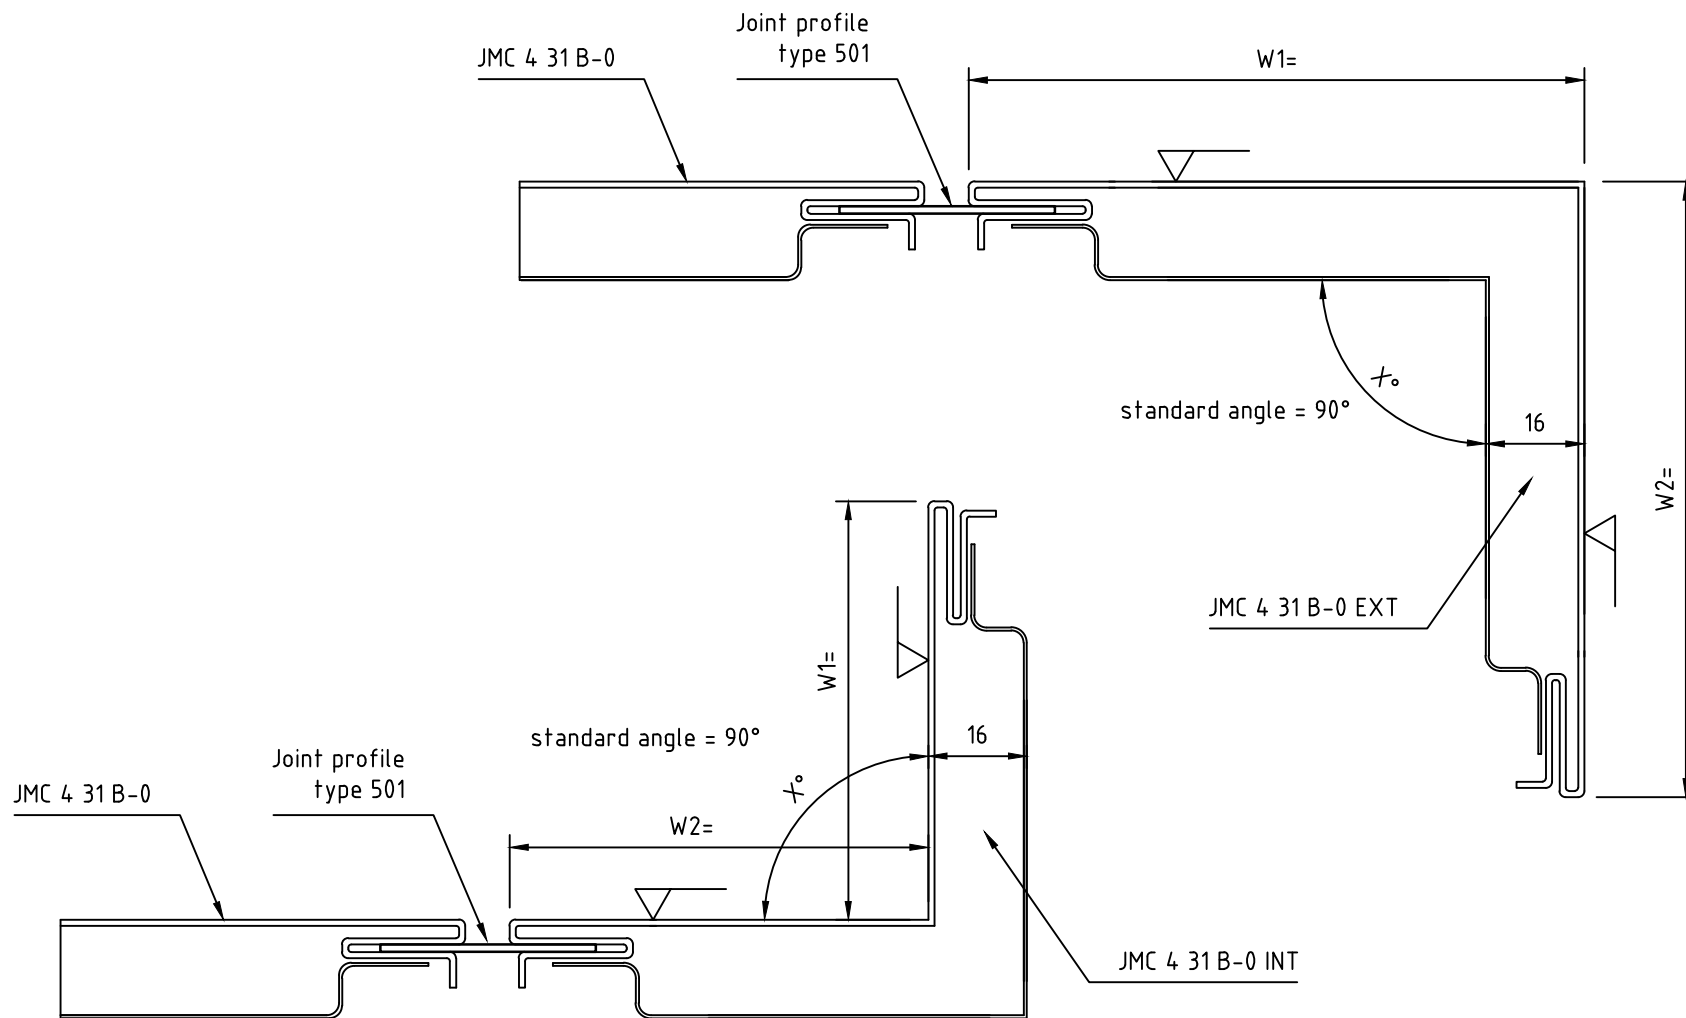

JMC 4 31 B-0

**SBA** INTERIOR

Page  
1 / 3

PVC or painted thickness 0,6 mm

**JMC 4 31 B-0**  
**Corner profiles**

**SBA** INTERIOR

**Page**  
**2 / 3**

PVC or painted  
thickness 0,6 mm

**JMC 4 31 B-0**  
**Corner panels**

**SBA** INTERIOR

**Page**  
**3 / 3**