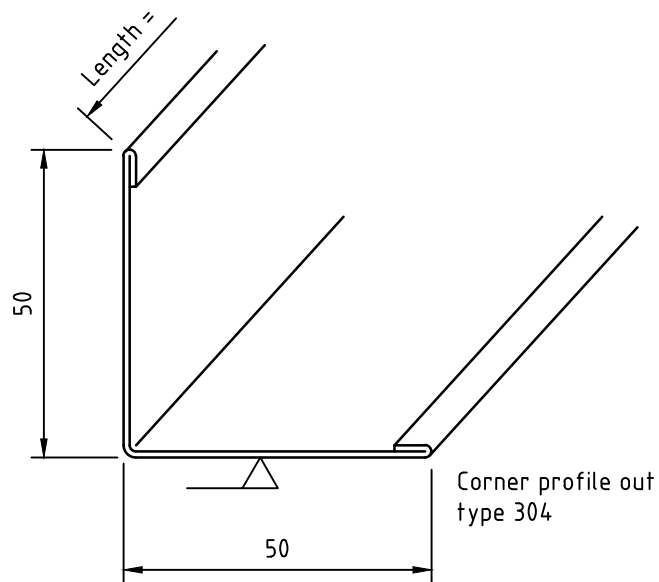

PVC or painted thickness 0,6 mm

JMC 4 31 B-0 WET

SBA INTERIOR

Page
1 / 3

PVC or painted thickness 0,6 mm

JMC 4 31 B-0 WET
Corner profiles

SBA INTERIOR

Page
2 / 3

PVC or painted
thickness 0,6 mm

JMC 4 31 B-0 WET
Corner panels

SBA INTERIOR

Page
3 / 3