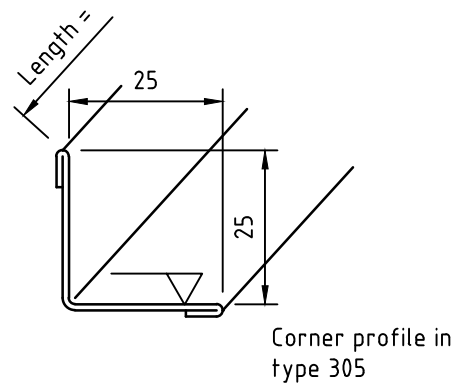

PVC or painted thickness 0,6 mm

JMC 4 31 B-0 WET

SBA INTERIOR

Page
1 / 3

PVC or painted thickness 0,6 mm

JMC 4 31 B-0 WET
Corner profiles

SBA INTERIOR

Page
2 / 3

PVC or painted
thickness 0,6 mm

JMC 4 31 B-0 WET
Corner panels

SBA INTERIOR

Page
3 / 3