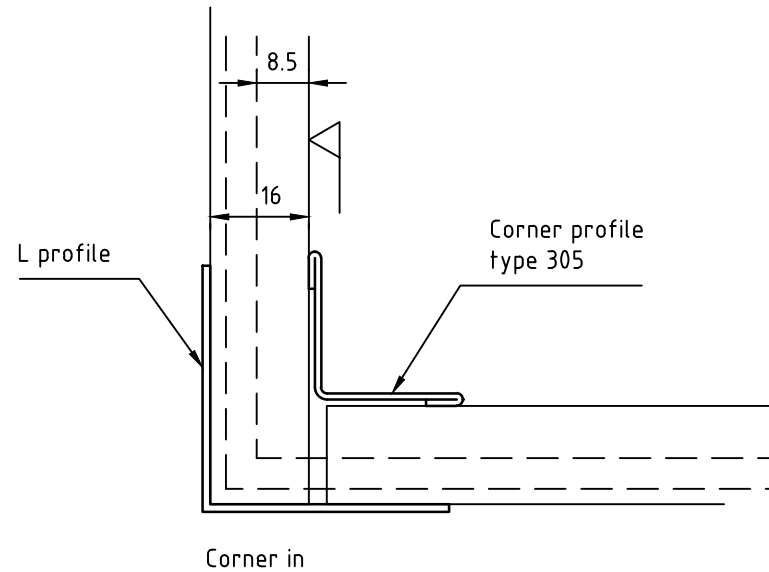

PVC or painted thickness 0,6 mm

JMC 4 31 B-0 WET

SBA INTERIOR

Page
1 / 3

PVC or painted thickness 0,6 mm

JMC 4 31 B-0 WET
Corner profiles

SBA INTERIOR

Page
2 / 3

PVC or painted
thickness 0,6 mm

JMC 4 31 B-0 WET
Corner panels

SBA INTERIOR

Page
3 / 3