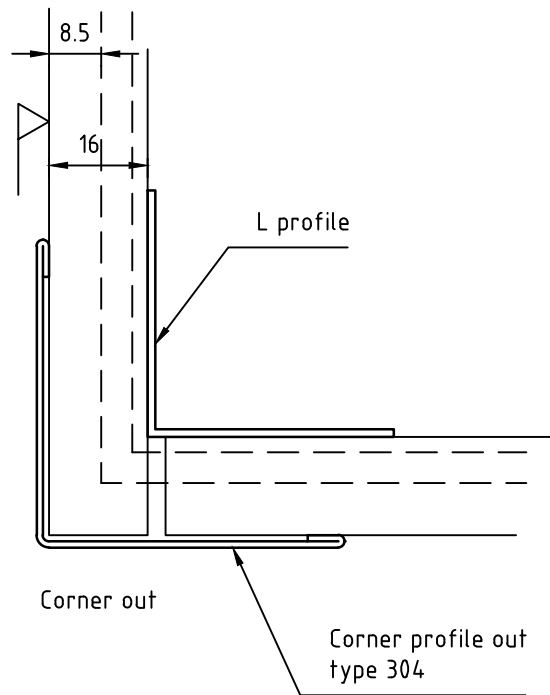

PVC or painted thickness 0,6 mm

JMC 4 31 B-0 WET

SBA INTERIOR

Page
1 / 3

PVC or painted thickness 0,6 mm

JMC 4 31 B-0 WET
Corner profiles

SBA INTERIOR

Page
2 / 3

PVC or painted
thickness 0,6 mm

JMC 4 31 B-0 WET
Corner panels

SBA INTERIOR

Page
3 / 3