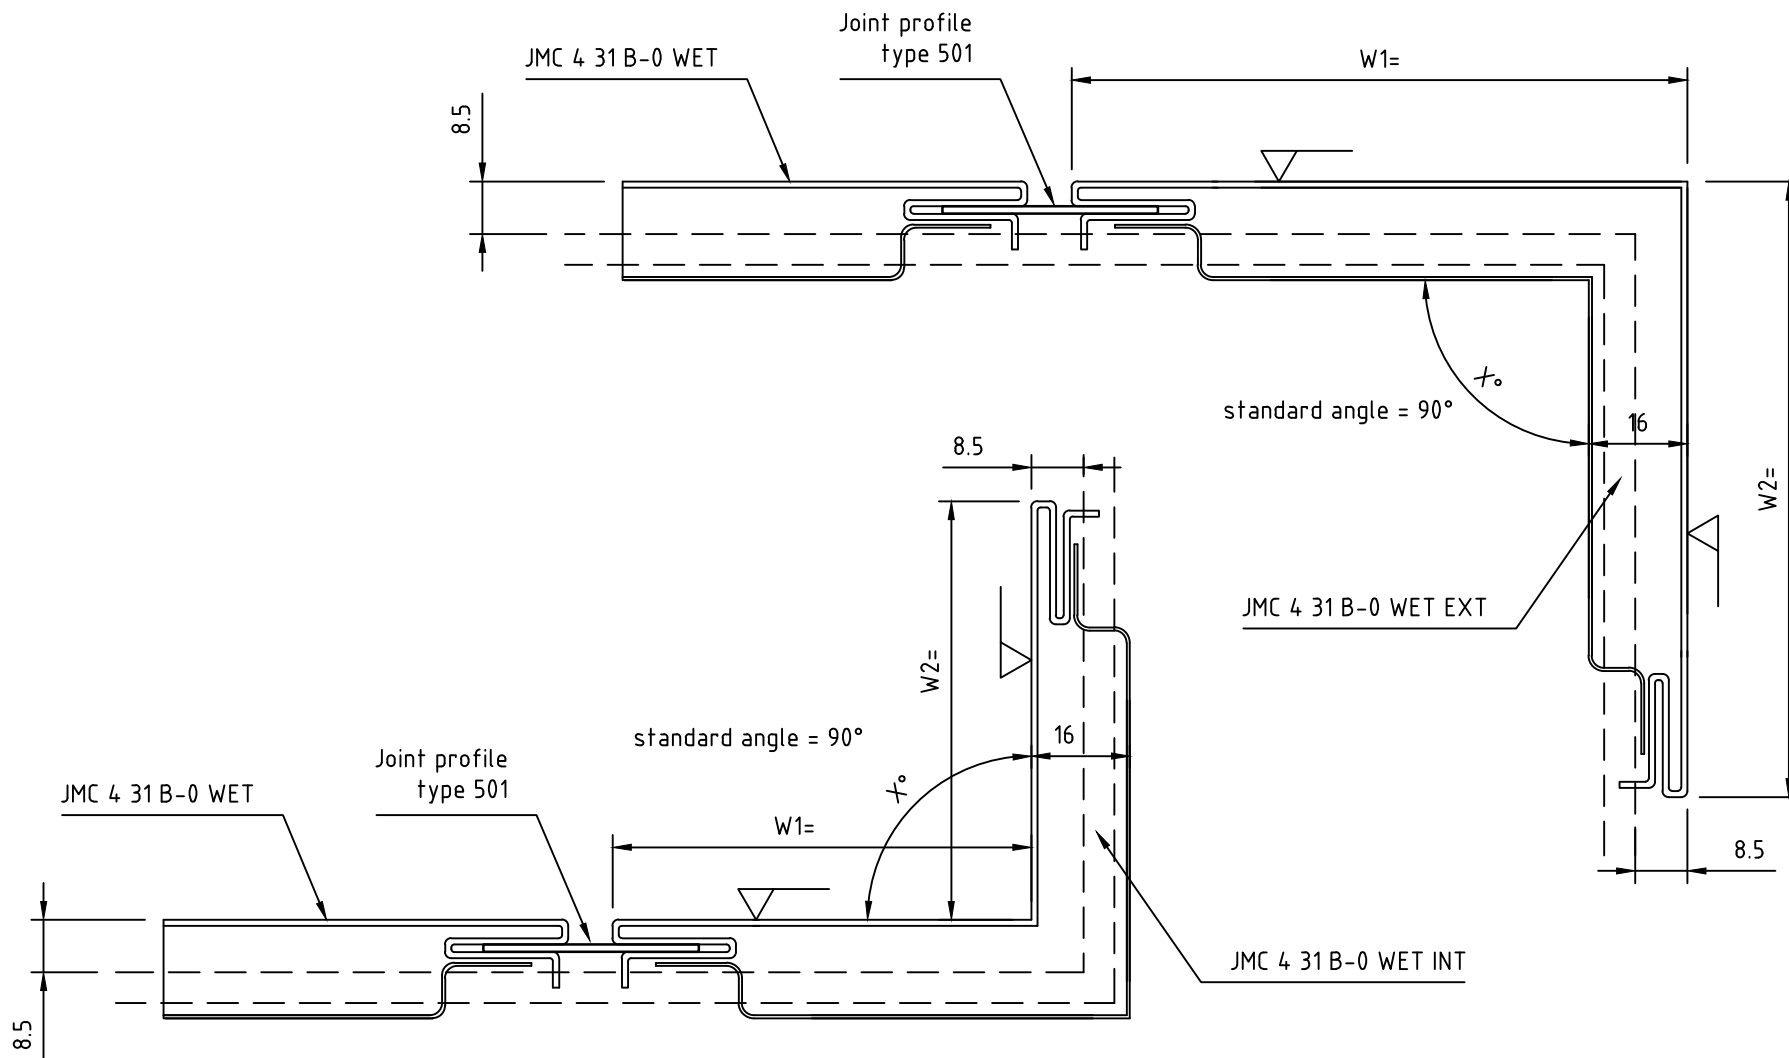

PVC or painted thickness 0,6 mm

JMC 4 31 B-0 WET

SBA INTERIOR

Page
1 / 3

PVC or painted thickness 0,6 mm

JMC 4 31 B-0 WET
Corner profiles

SBA INTERIOR

Page
2 / 3

PVC or painted
thickness 0,6 mm

JMC 4 31 B-0 WET
Corner panels

SBA INTERIOR

Page
3 / 3