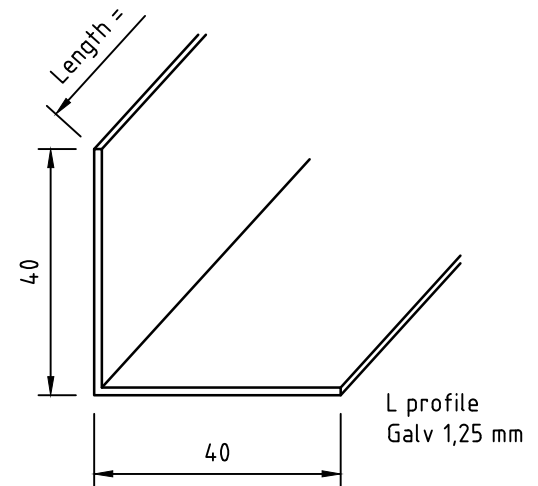

PVC or painted thickness 0,6 mm

JMC 4 31 B-0 WET

SBA INTERIOR

Page
1 / 3

PVC or painted thickness 0,6 mm

JMC 4 31 B-0 WET
Corner profiles

SBA INTERIOR

Page
2 / 3

PVC or painted
thickness 0,6 mm

JMC 4 31 B-0 WET
Corner panels

SBA INTERIOR

Page
3 / 3